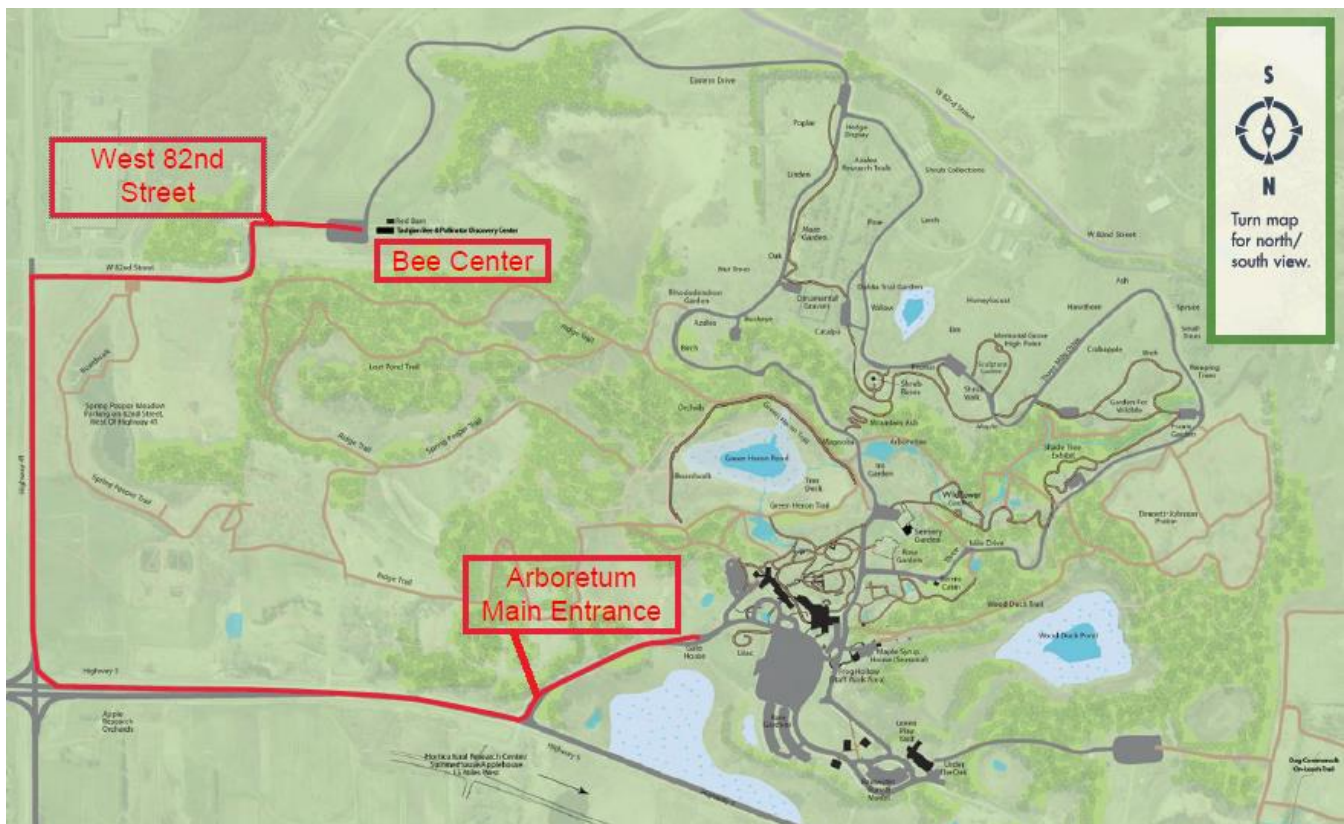

## TASHJIAN BEE & POLLINATOR DISCOVERY CENTER

Directions via the Arboretum West 82nd Street entrance

- Exit the Arboretum via the gatehouse on Arboretum Dr.
- Turn right on Highway 5/Arboretum Blvd and go east to County Road 41/Hazeltine Blvd (0.6 miles).
- Turn right, at the light, on County Road 41/Hazeltine Blvd and go south to West 82nd St (0.5 miles).
- Turn right, at the light, on West 82nd St and follow the street west to the gated Arboretum entrance (0.3 miles). West 82nd St makes a sharp left turn just before this entrance.
- Turn right and drive up to the gate. The Bee Center and Red Barn is in front of you and a callbox is on your right.
- To open the gate, press the center button on the callbox.
- If the Bee Center attendant does not open the gate, enter 24 on the callbox keypad.
- When the gate opens, drive ahead to the Bee Center parking lot.